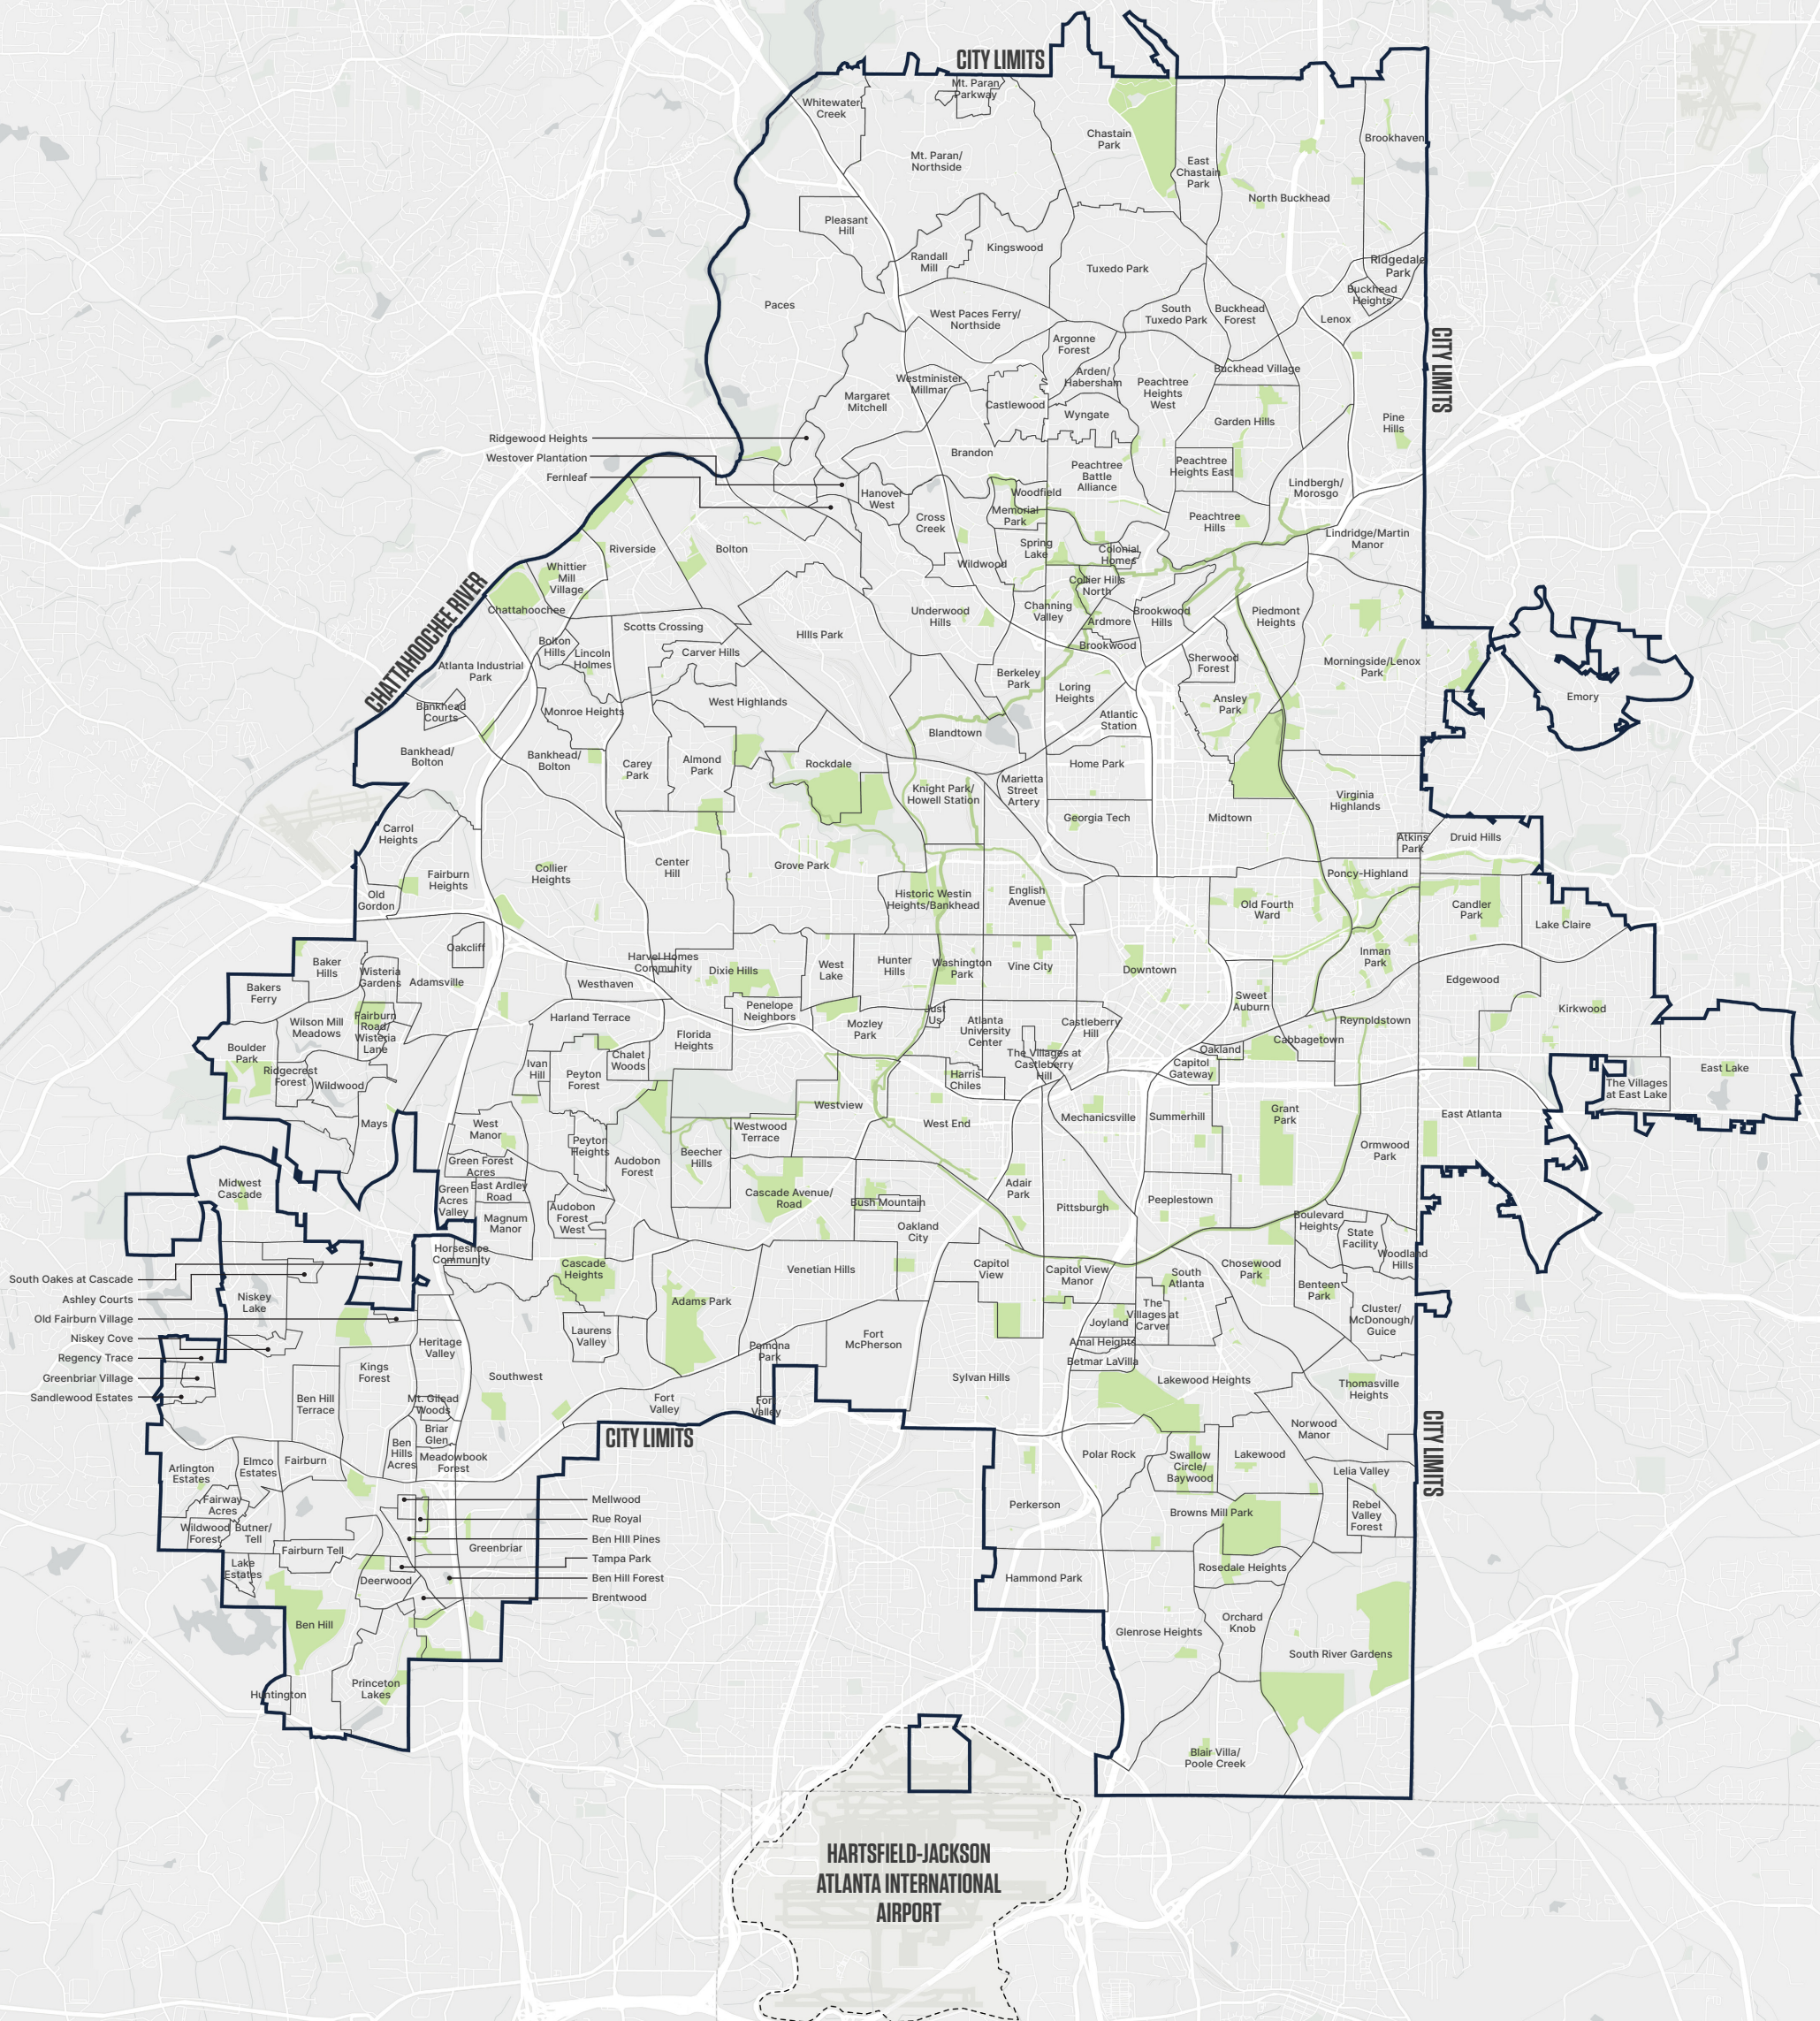

A CITY OF GREAT NEIGHBORHOODS

- LEGEND**
- City of Atlanta Parks
 - Neighborhood Outline
 - BeltLine